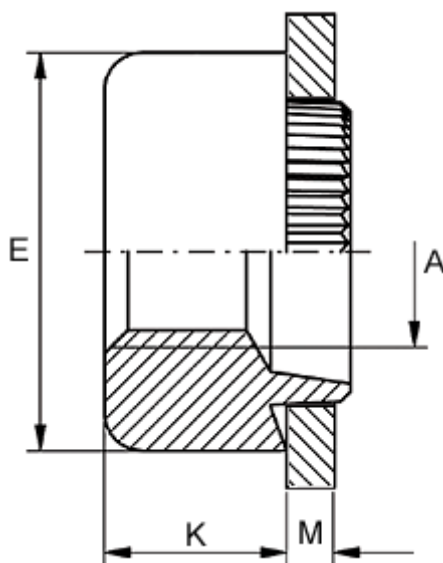

Article number: 12729000035120

Description: KLEE-coil 729 000 035.120
M3,5 Steel, zinc-pl. & chr. yellow

Measures

Female thread A	= M3,5
Height K	= 3.0
Outer diameter E	= 7.0
Plate thickness	= 2.3 to 2.5
Recommended bore diameter +0.05	= 6.0